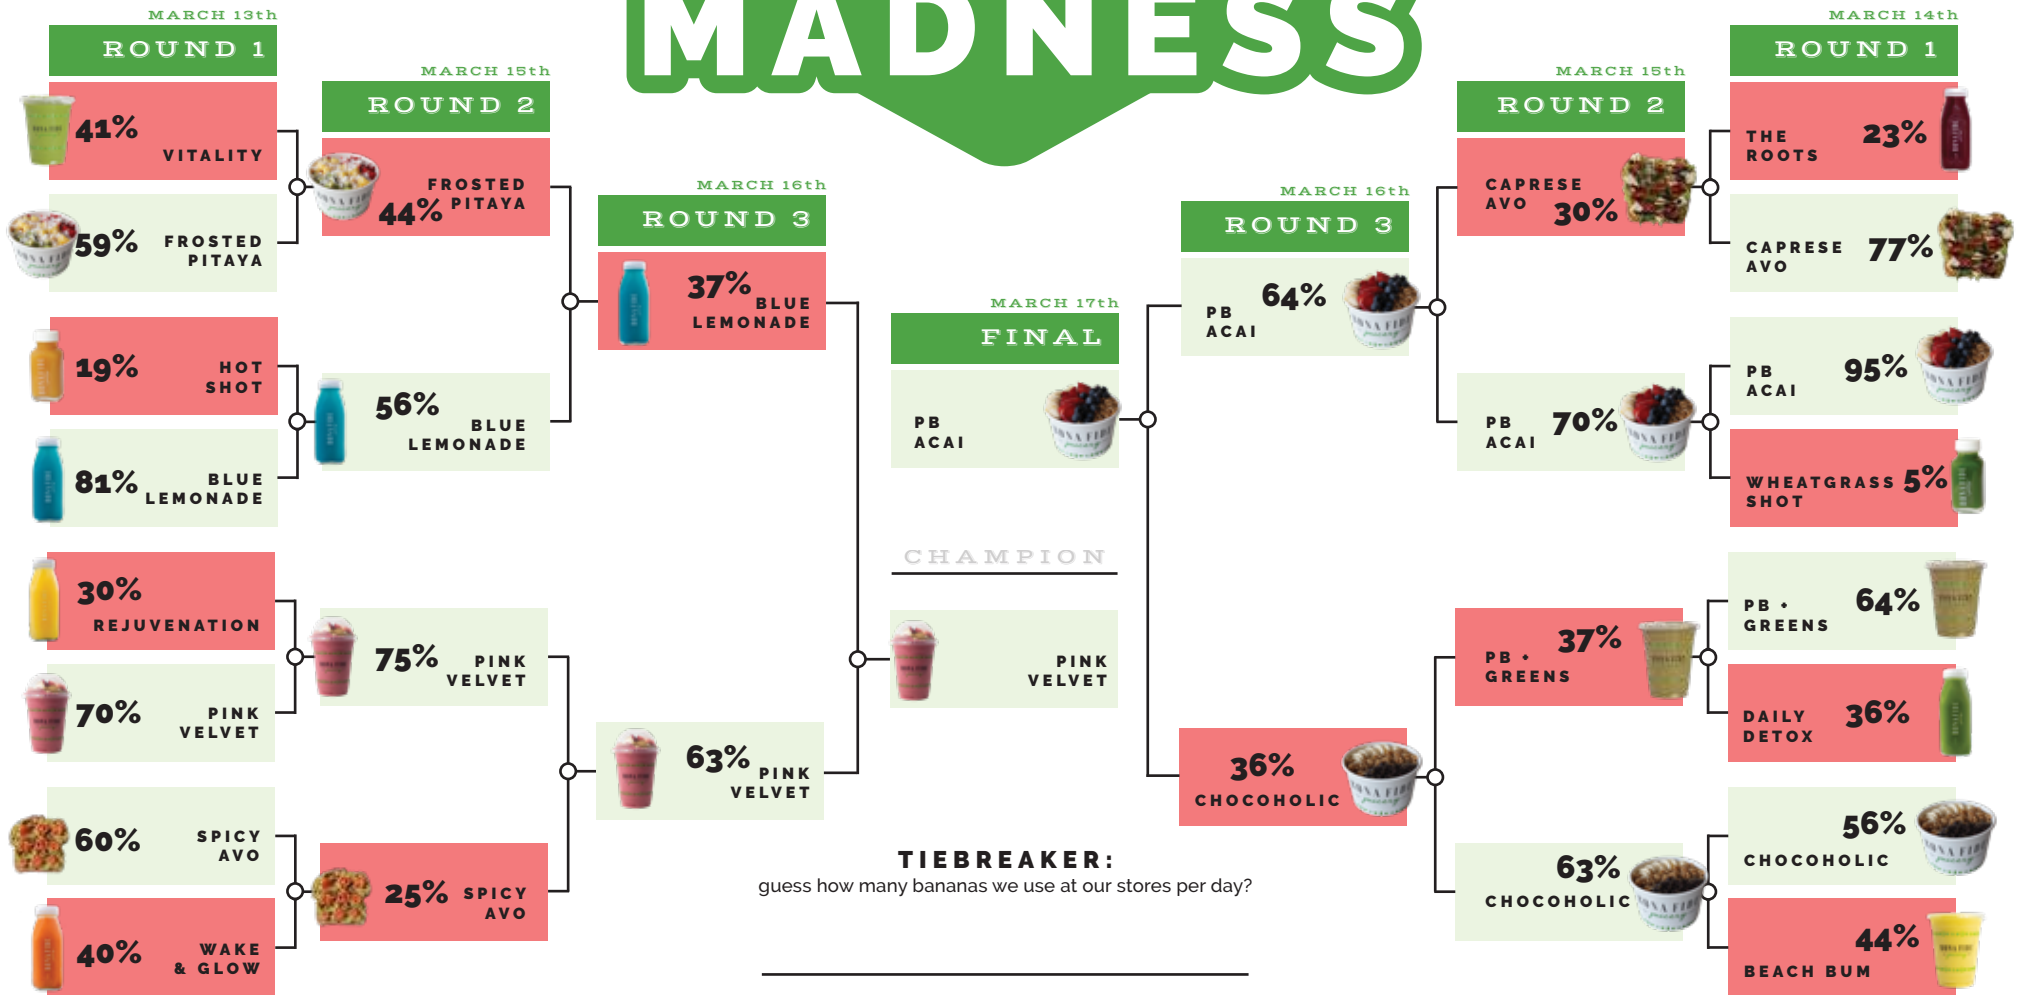

BONA FIDE COLD-PRESSED MADNESS

This year, we're bringing you the juiciest tournament of March! Our 16 most popular menu items will go head-to-head in an epic battle of the taste buds, and we need your help to choose the champion. After filling out your bracket, tune in to our social media accounts to cast your votes & for updates on the matchups!

ROUND 1

1ST PLACE
2ND PLACE
3RD - 10TH

\$100 GIFT CARD
\$50 GIFT CARD
1 FREE JUICE